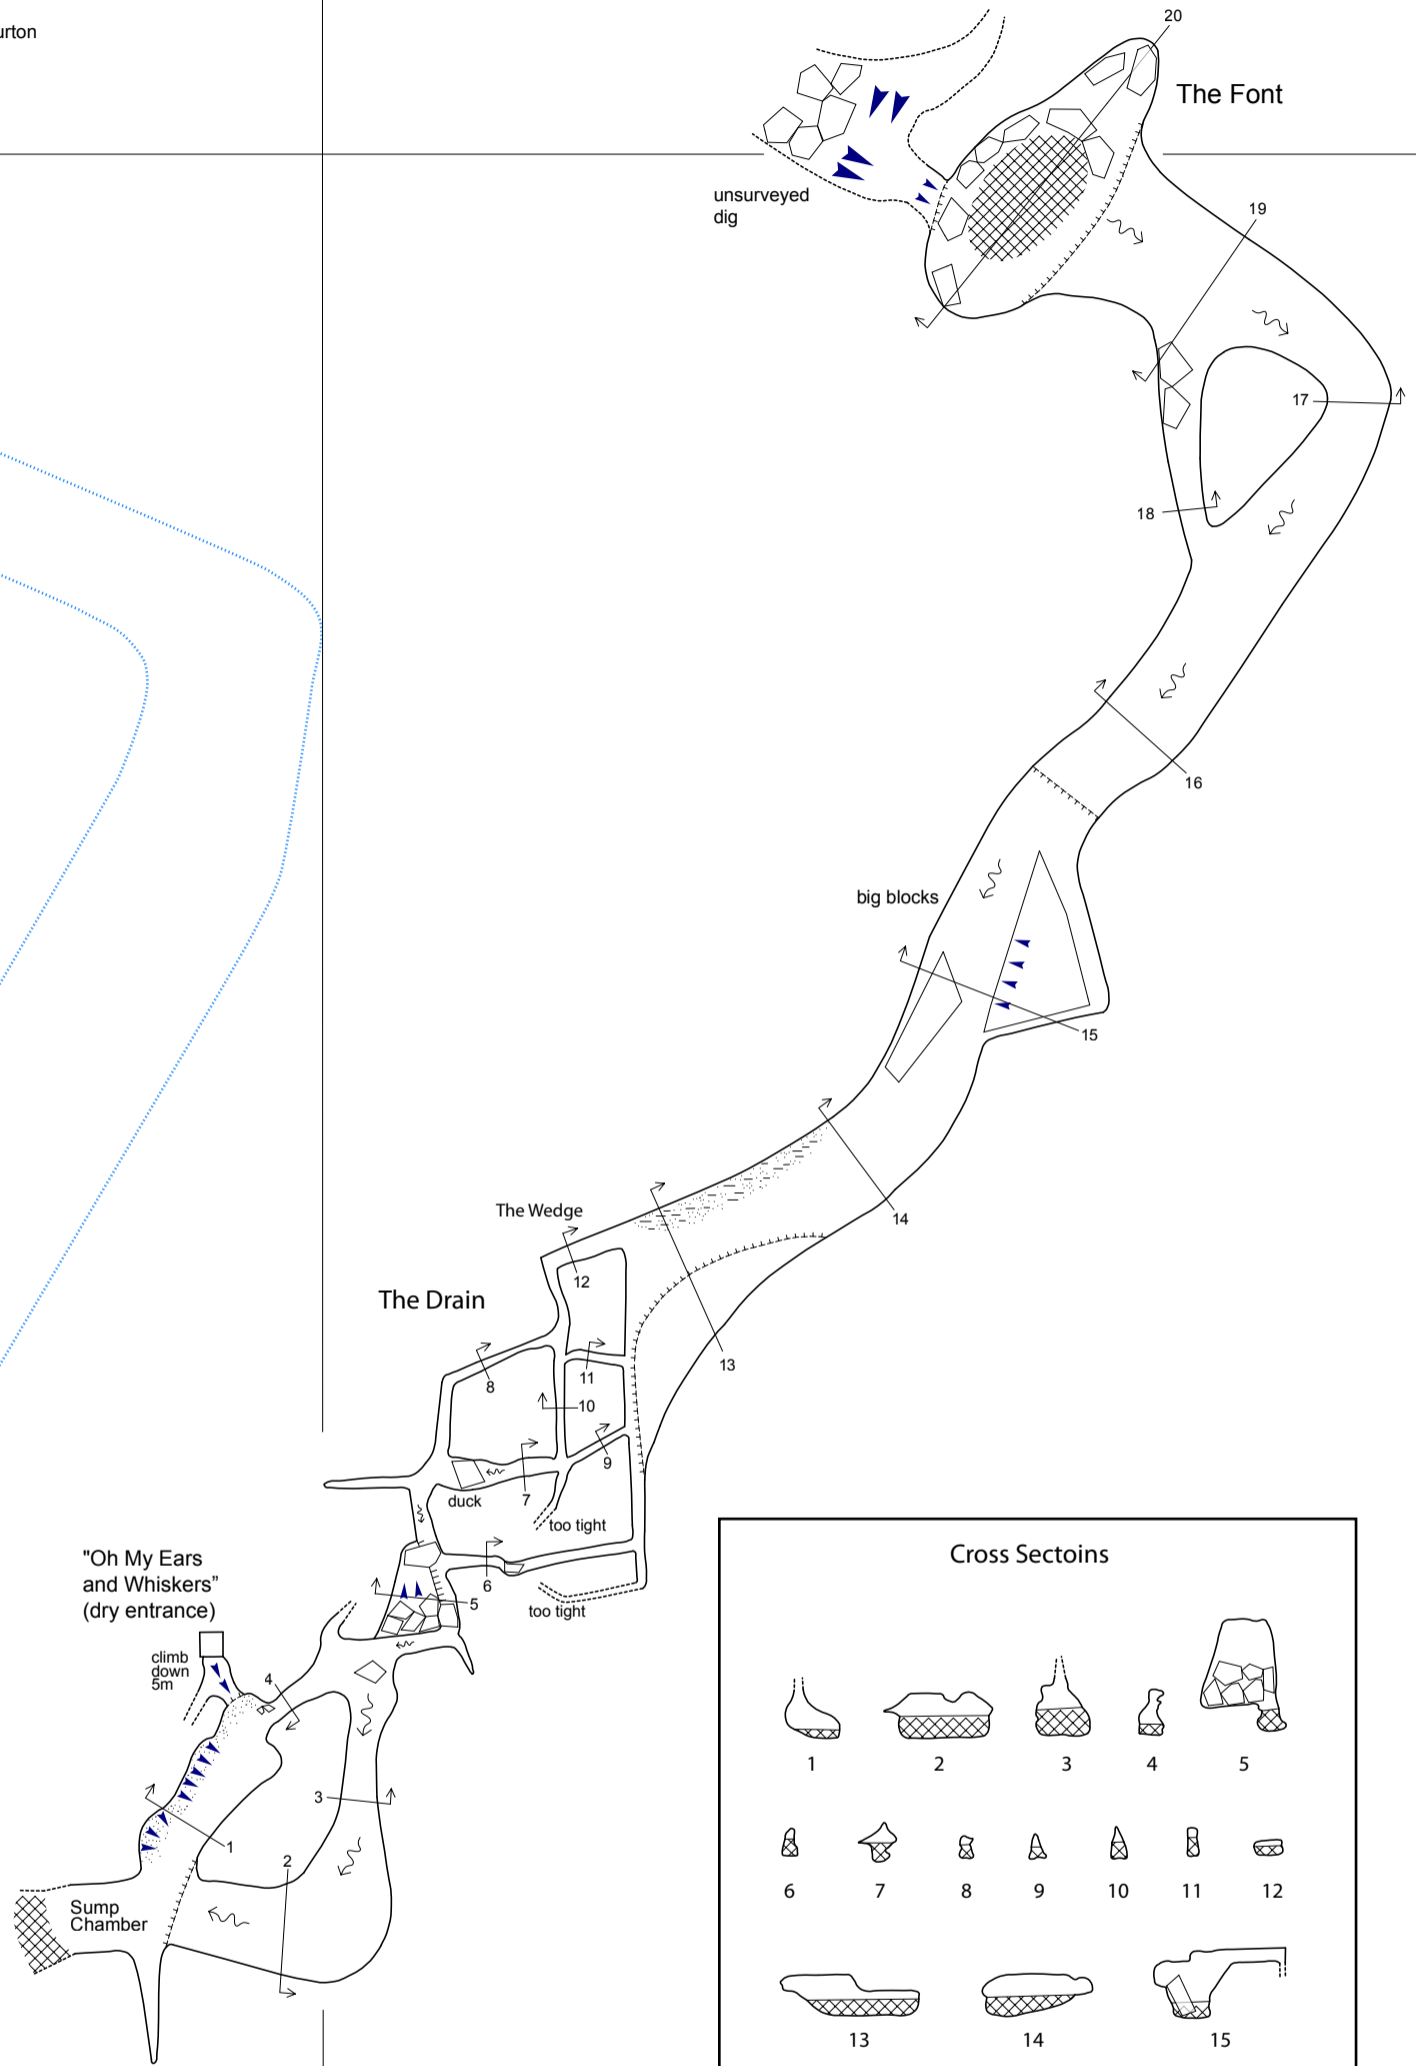

Bogg Hall Cave

North Yorkshire Moors
SE 70994 86540 Alt: 49m

May 2011
Surveyed by Gary Douthwaite, Matt Ewles, Nick Warburton
Drawn by Gary Douthwaite and Matt Ewles
York Caving Club

486500

486500